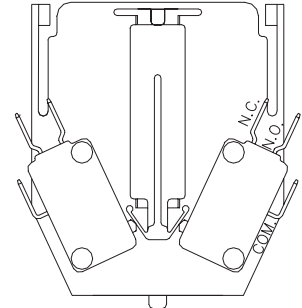

### Auxiliary Contacts 2 SPDT

Functional Devices, Inc. A600C 2005

**For Use With:** CN24A3C30, CN24A3C40  
CN01A3C30, CN01A3C40  
CN02A3C30, CN02A3C40

**Contact Ratings:**  
10A, 1/3 HP, 125 or 250 Vac  
1/2A, 125 Vdc; 1/4A, 250 Vdc;  
4A 120 Vac on Lamp Load